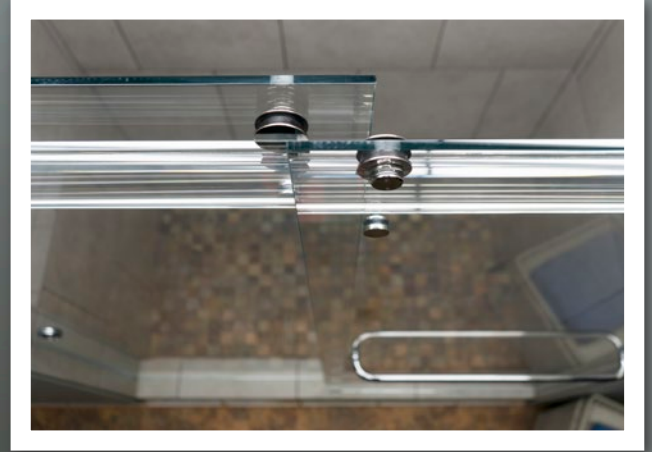

PATENT US 10,687,673 B2