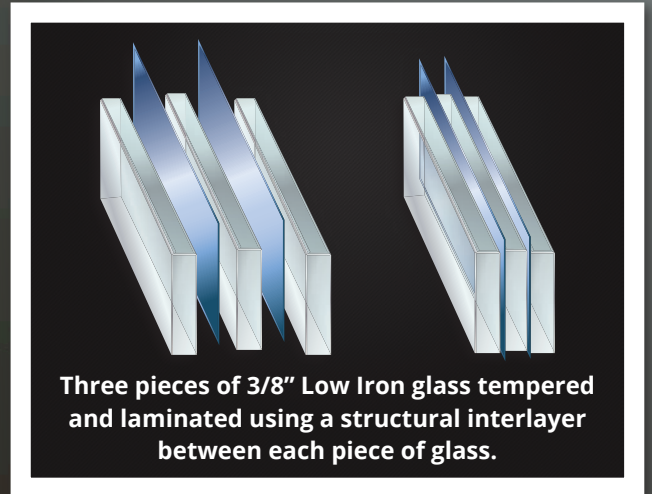

In the unlikely event that the two outer glass rails were to break, the doors will remain hanging and will still slide open to exit.