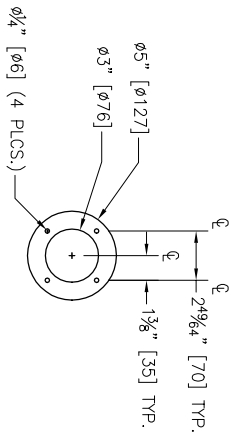

INCLUDED MOUNTING HARDWARE: (X8)  
 1/4"-20 X 4" ALL THREAD W/  
 1/4"-20 ACORN NUT, 1/4" LOCK  
 WASHER & 1/4"-20 NUT.

MOUNTING FLANGE DETAIL

- NOTES:
1. VERIFY COUNTERTOP COMPOSITION PRIOR TO INSTALL AS FORCES EXERTED ON PEDESTAL MOUNT COULD CAUSE TOWER TO ROTATE.
  2. DIMENSIONS ASSUME STANDARD DOMESTIC FAUCETS.
  3. LINE/FAUCET NUMBERING STARTS WITH ONE (1) AT THE LEFT MOST FAUCET LOCATION AS DRAWN.

	YES / NO	# LINE(S)	LINE LOCATION(S)
BEER			
SODA			
WATER			
WINE			

6 TAP BRIDGE