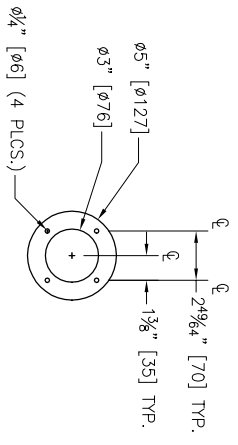

INCLUDED MOUNTING HARDWARE: (X8)  
 1/4"-20 X 4" ALL THREAD W/  
 1/4"-20 ACORN NUT, 1/4" LOCK  
 WASHER & 1/4"-20 NUT.

MOUNTING FLANGE DETAIL

- NOTES:
1. VERIFY COUNTERTOP COMPOSITION PRIOR TO INSTALL AS FORCES EXERTED ON PEDESTAL MOUNT COULD CAUSE TOWER TO ROTATE.
  2. DIMENSIONS ASSUME STANDARD DOMESTIC FAUCETS.
  3. LINE/FAUCET NUMBERING STARTS WITH ONE (1) AT THE LEFT MOST FAUCET LOCATION AS DRAWN.

	YES / NO	# LINE(S)	LINE LOCATION(S)
BEER			
SODA			
WATER			
WINE			

8 TAP BRIDGE