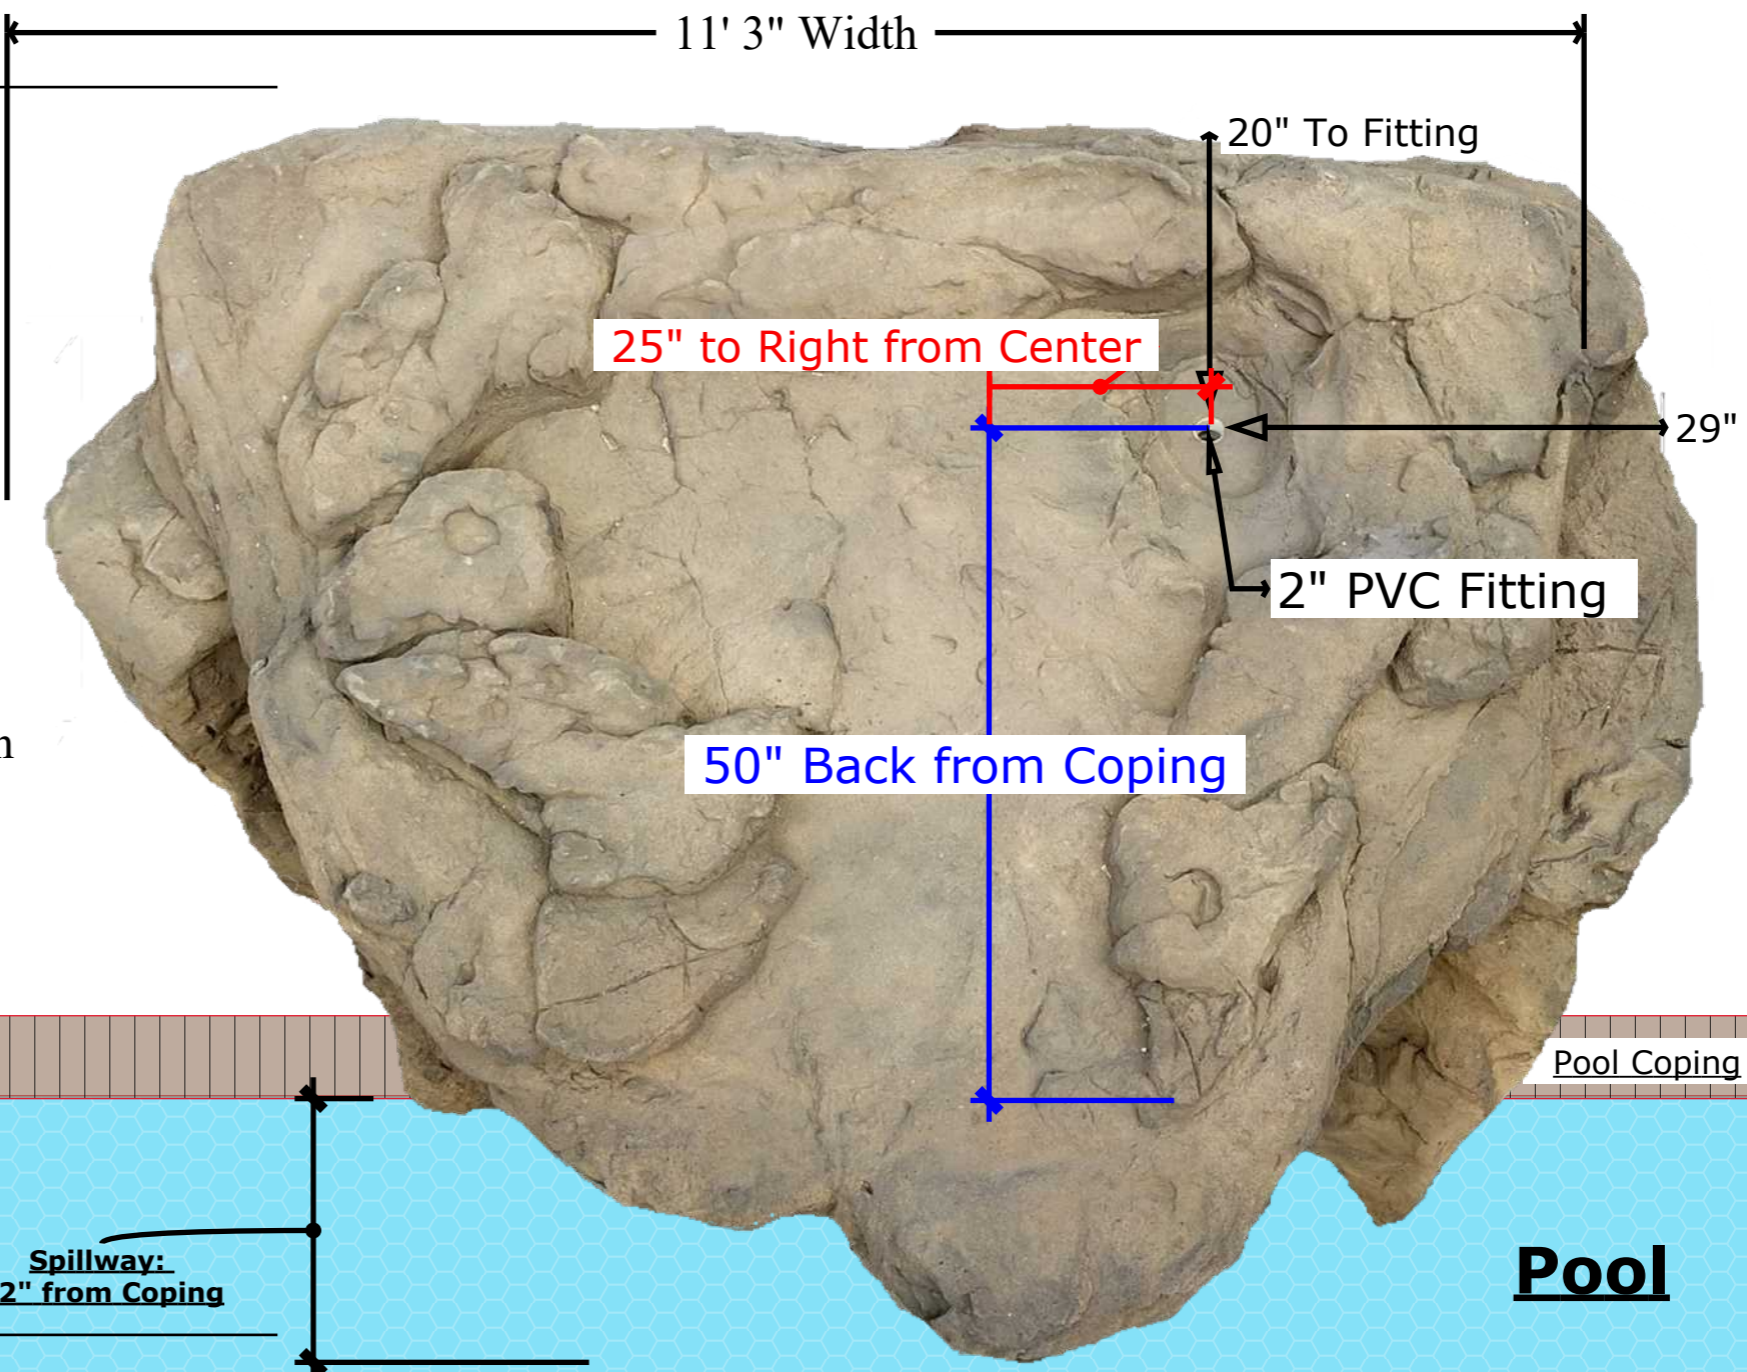

Top View

*****Measurements here apply to Straight Edge Pool and "CLOSED" Grotto*****

G6 - 201

A - 02

Overall height	2.5' - 6'
Overall width	11' 3"
Overall depth	7' 6"
Dry weight	530 lbs

G6 - 201 Top View Measurements